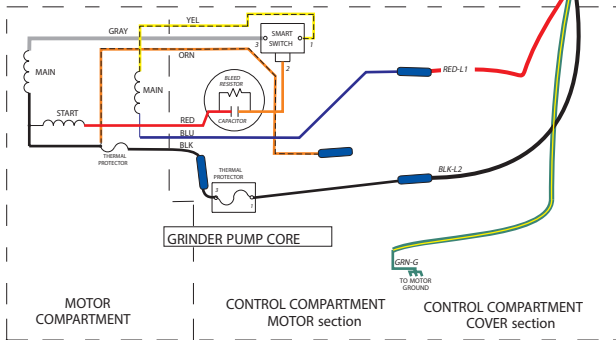

SUPPLY CABLE WIRE COLOR & OPERATION

EQD Pin #	Wire Color	Function
1	Brown	NA
2	Red	L1
3	Black	L2 or Neutral
4	Green w/ Yellow Stripe	Ground
5	Yellow	NA
6	Blue	NA

METERING PUMP

NA0036P10
240 Volt 60 Hz
Control Wiring Tag